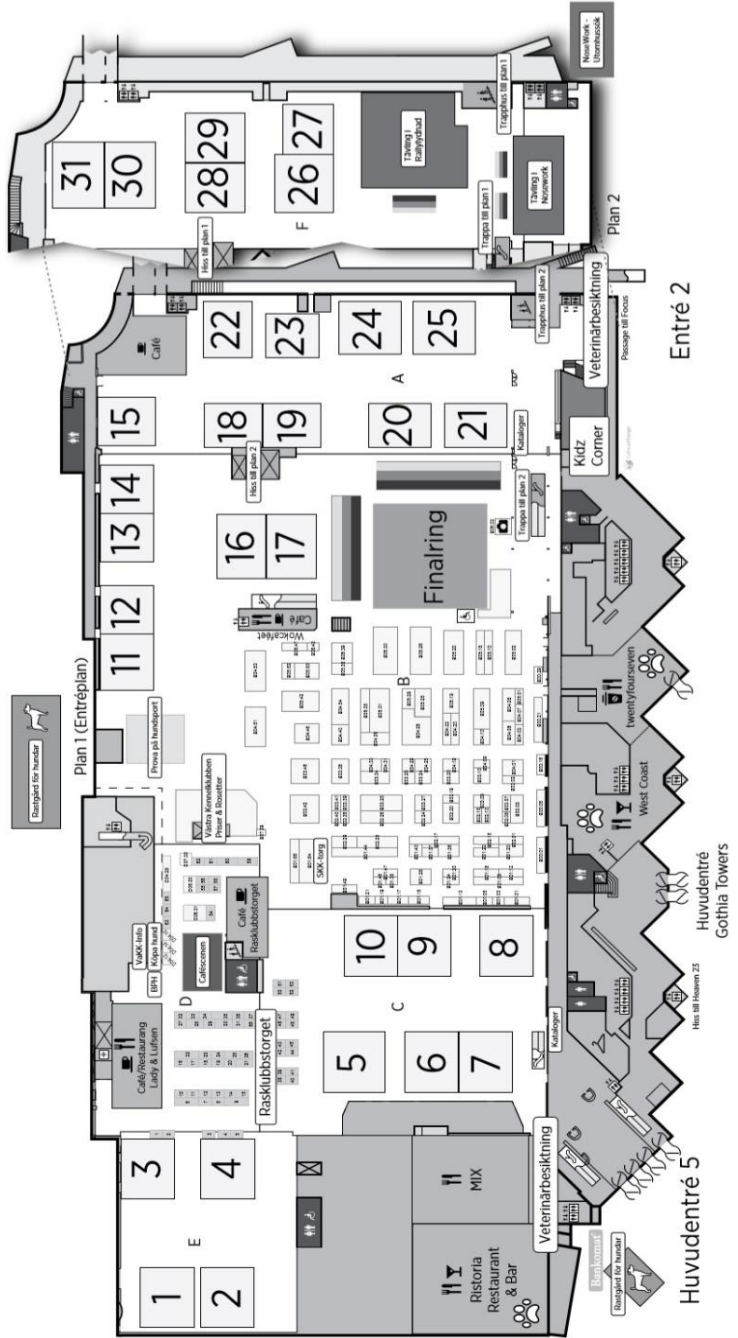

Entry with a dog is in entrance 2 and entrance 5 (main entrance)