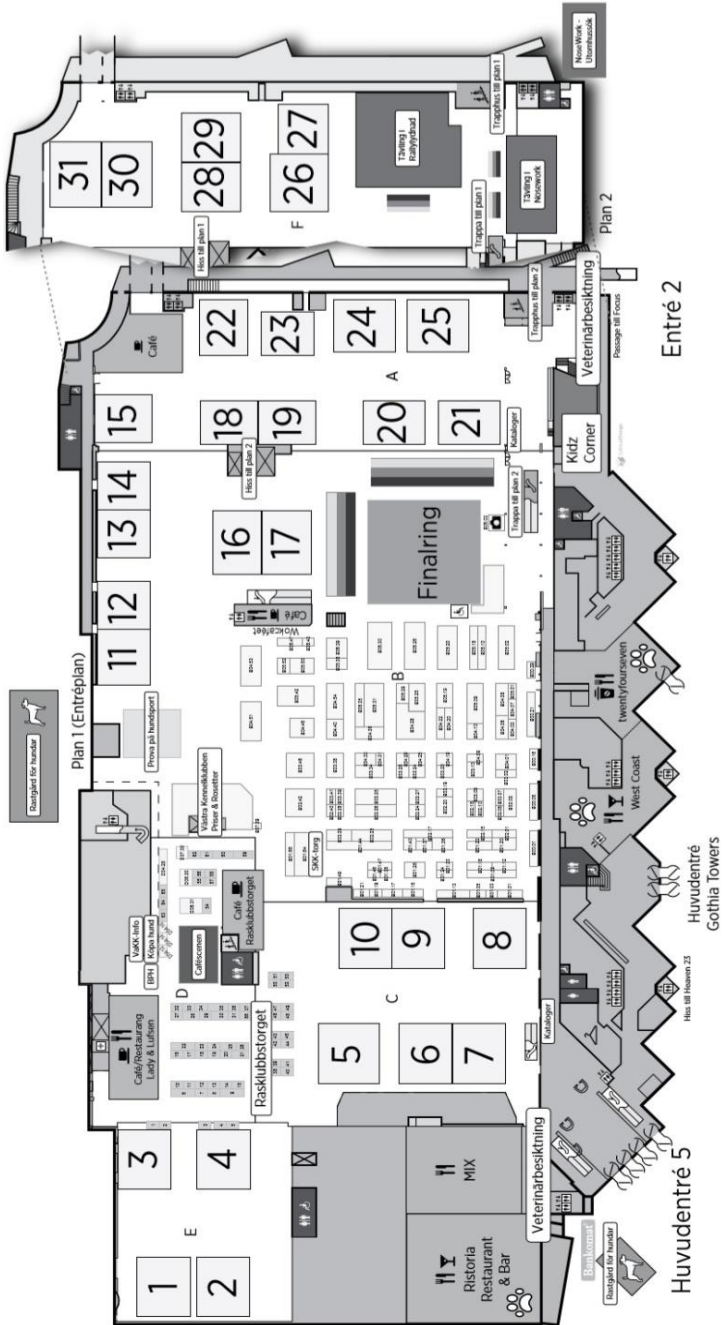

WISH YOU ALL GOOD LUCK!

FIND YOUR PLACE AT SWEDISH EXHIBITION CENTER

Entry with a dog is in entrance 2 and entrance 5 (main entrance)